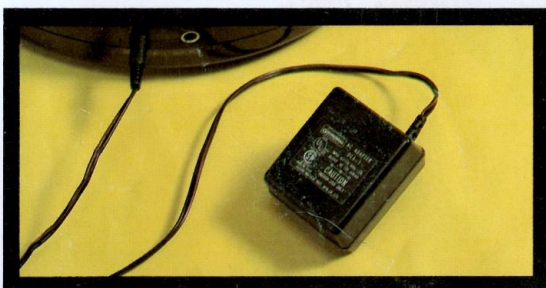

The new Suzuki OMNICHORD is the latest in a generation of electronic musical instruments that let you play music without having to learn it. By using the most up-to-date microtechnology, this sophisticated electronic marvel makes it possible for anyone, musician or non-musician, to play music the very first time.

OMNICHORD is completely portable and is designed to be played in many different and exciting ways. It can be strummed like a guitar even though it has no strings to tune or break. Touch sensitive 'SonicStrings' are activated by the touch of your fingers. Play OMNICHORD like a piano or organ by pressing any of its 27 major, minor or seventh chords and produce beautiful vibrant tones through its built-in speaker. Next, combine either of these features with the walking bass. It automatically

plays the correct bass notes in rhythm with your selected chord. Then bring in the drums—key in a full electronic rhythm section with many different rhythmic patterns to choose from. All these features can be played individually or in exciting combinations.

Anyone can successfully play OMNICHORD the very first time because the microtechnology ensures perfect pitch and mistakes a thing of the past.

Weighing only 4 pounds and completely portable, OMNICHORD is manufactured from high impact unbreakable plastic and includes individual volume and tempo controls, chord sustain selector, manufacturers 12 months guarantee, full instructions and can be plugged into home hi-fi or P.A. system for concert hall sound. A/C adaptor and OMNICHORD case are optional.