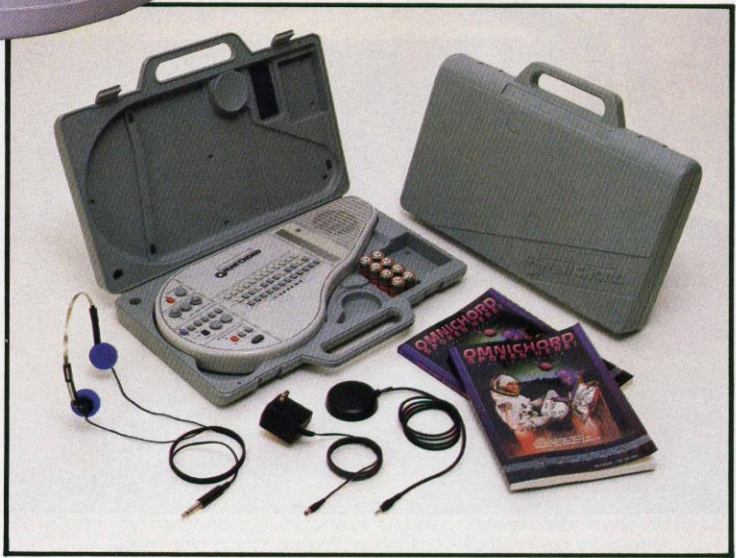

OMNICHORD SPOKEN HERE

This songbook was specifically written for Omnichord System Two. It contains 150 hit songs from every category, includes words, chord notation and melody lines. A must for every classroom. Written for any playing level—beginning, intermediate and advanced.

OSH-84 Omnichord Spoken Here Songbook (200 pg.) $19.95